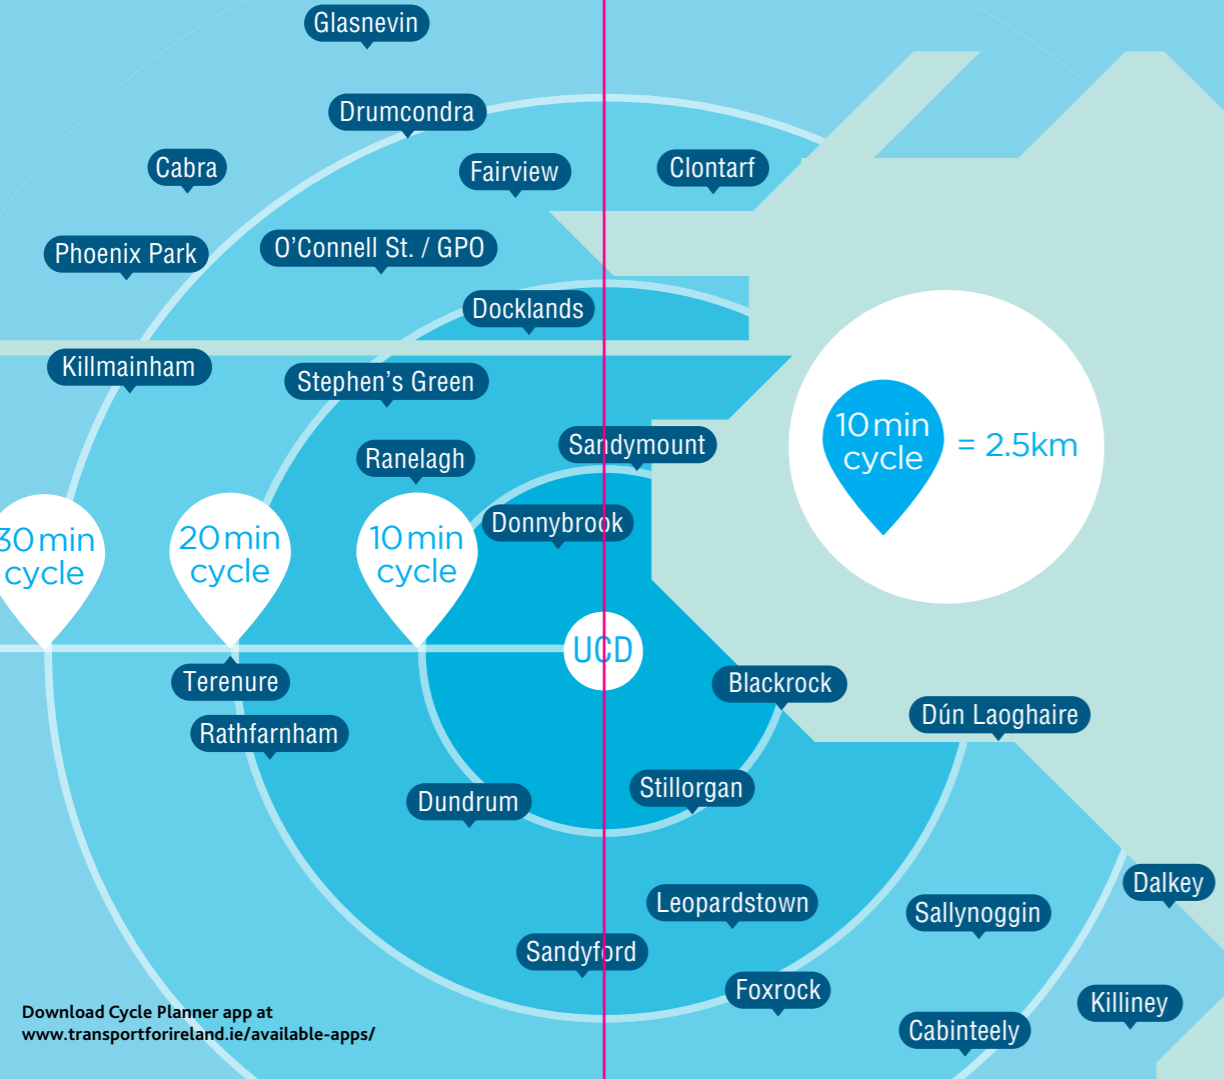

All car parks are designated either permit parking or hourly paid. Eligible UCD community members may apply for a parking permit. For full details and to apply see www.ucd.ie/commuting.

Some areas on campus are reserved for specified users and are signposted. Please park in accordance with the UCD parking regulations and note that parking enforcement measures include fines, clamping and towing. See www.ucd.ie/commuting for regulations. Premium Spaces are premium rate hourly paid spaces that are designed to ensure that short-term parking is always available on the Belfield campus. They are marked as yellow spaces and are located:

- Beside the AIB Bank, in the Tierny car park
- Richview car park
- NovauCD car park
- Opposite Health Sciences alongside Student Centre car park
- Roebuck car park

Traffic calming barriers are in place to prevent through traffic and make the campus safer for pedestrians and cyclists. They operate 07.00hrs to 10.30hrs and from 16.00hrs to 19.30hrs Monday to Friday all year round.

GoCar - UCD provides a GoCars and free parking for GoCars. Carsharing - Join UCD's free carsharing group and save money by sharing journeys - see www.carsharing.ie/ucd

E-car - Electric car charging points are available on campus

For further information contact UCD Commuting Office
01 716 7000 or commuting@ucd.ie
www.ucd.ie/commuting

© 2017 UCD

10 min cycle = 2.5km

UCD