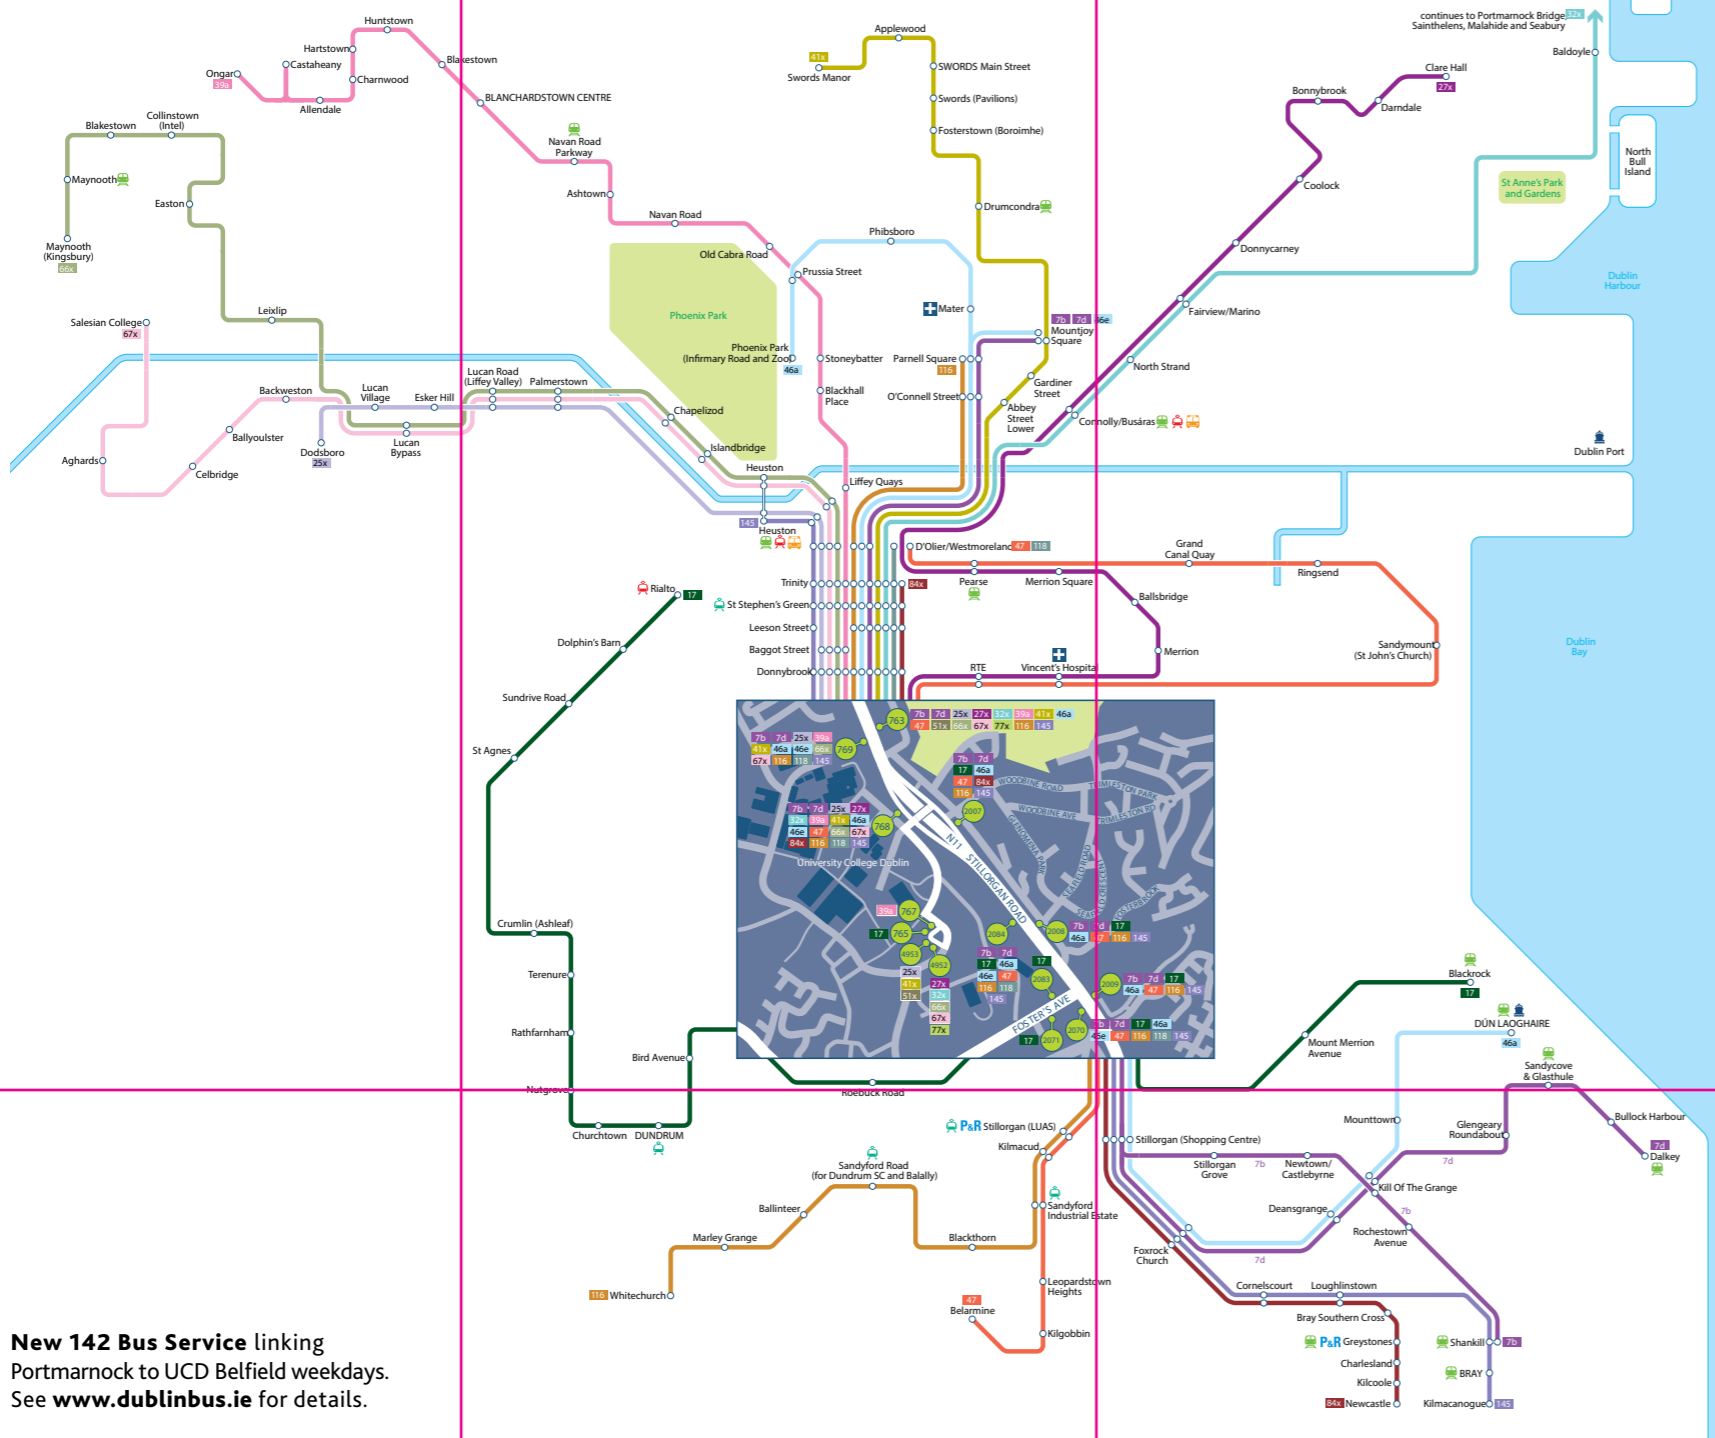

Buses serving UCD Belfield

New 142 Bus Service linking Portmarnock to UCD Belfield weekdays. See www.dublinbus.ie for details.